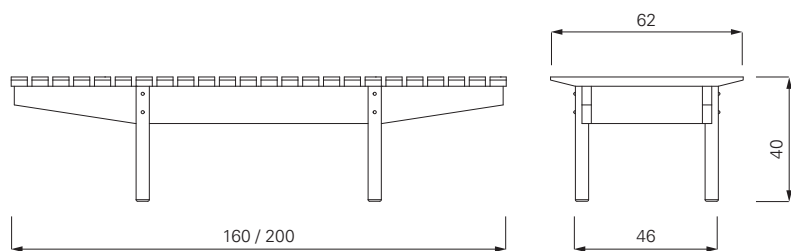

Mucki

Sergio Rodrigues, 1958

Handarbeit. Konstruktion aus massivem Tauari Holz, gebeizt und klar lackiert.

Handmade of solid Tauari wood, stained and clearly varnished.

Fait main. Structure en bois d’Tauari massif, teint, laque transparente.

Hecho a mano. Estructura de madera maciza de Tauari, barnizado y con una capa de laca transparente.