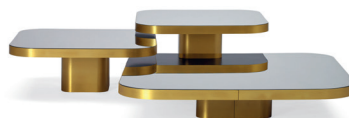

BOW COFFEE TABLE NO. 2, 4, 3 2018